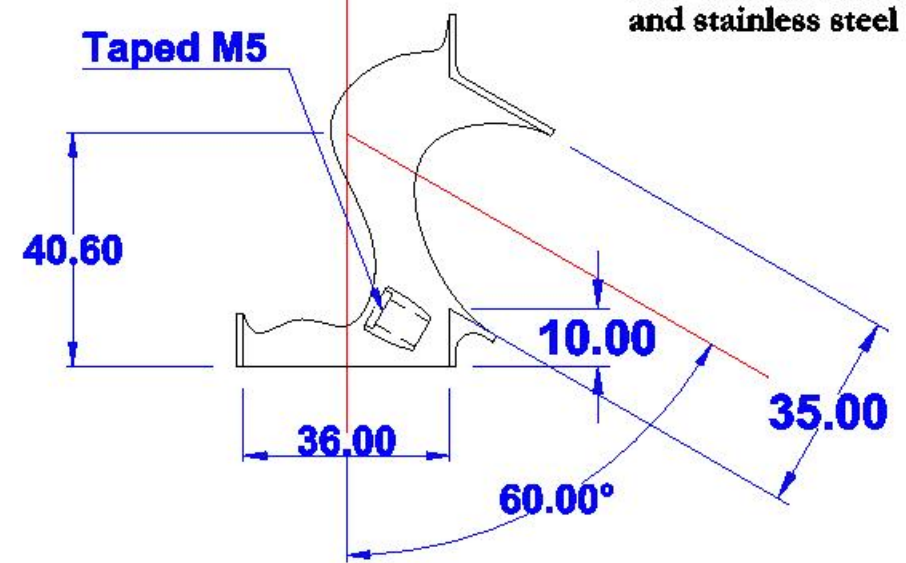

Available normal steel and stainless steel

Trim/shape seat lug skirt to suit seat stay attachment style

Taped M5

LLEWELLYN CUSTOM BICYCLES

XLS Crescendo lug Data Sheet

Drawn by Darrell L McCulloch

Date 22/05/2008