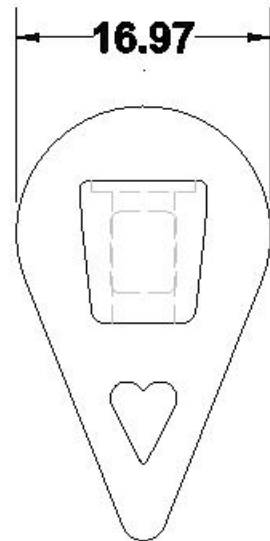

**Taped M5 with 7mm
with counter bore**

**Available 31.8mm
and
35mm**

"The Little Fellas"

**material Stainless steel
Normal steel via special request**

LLEWELLYN CUSTOM BICYCLES

Down tube Gear boss 31.8 & 35mm