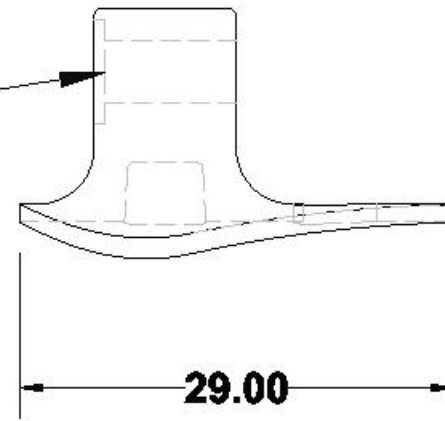

**Taped M5 with 7mm
with counter bore**

**Available 31.8mm
and
35mm**

"The Little Fellas"

**material Stainless steel
Normal steel via special request**

LLEWELLYN CUSTOM BICYCLES

Down tube Gear boss 31.8 & 35mm